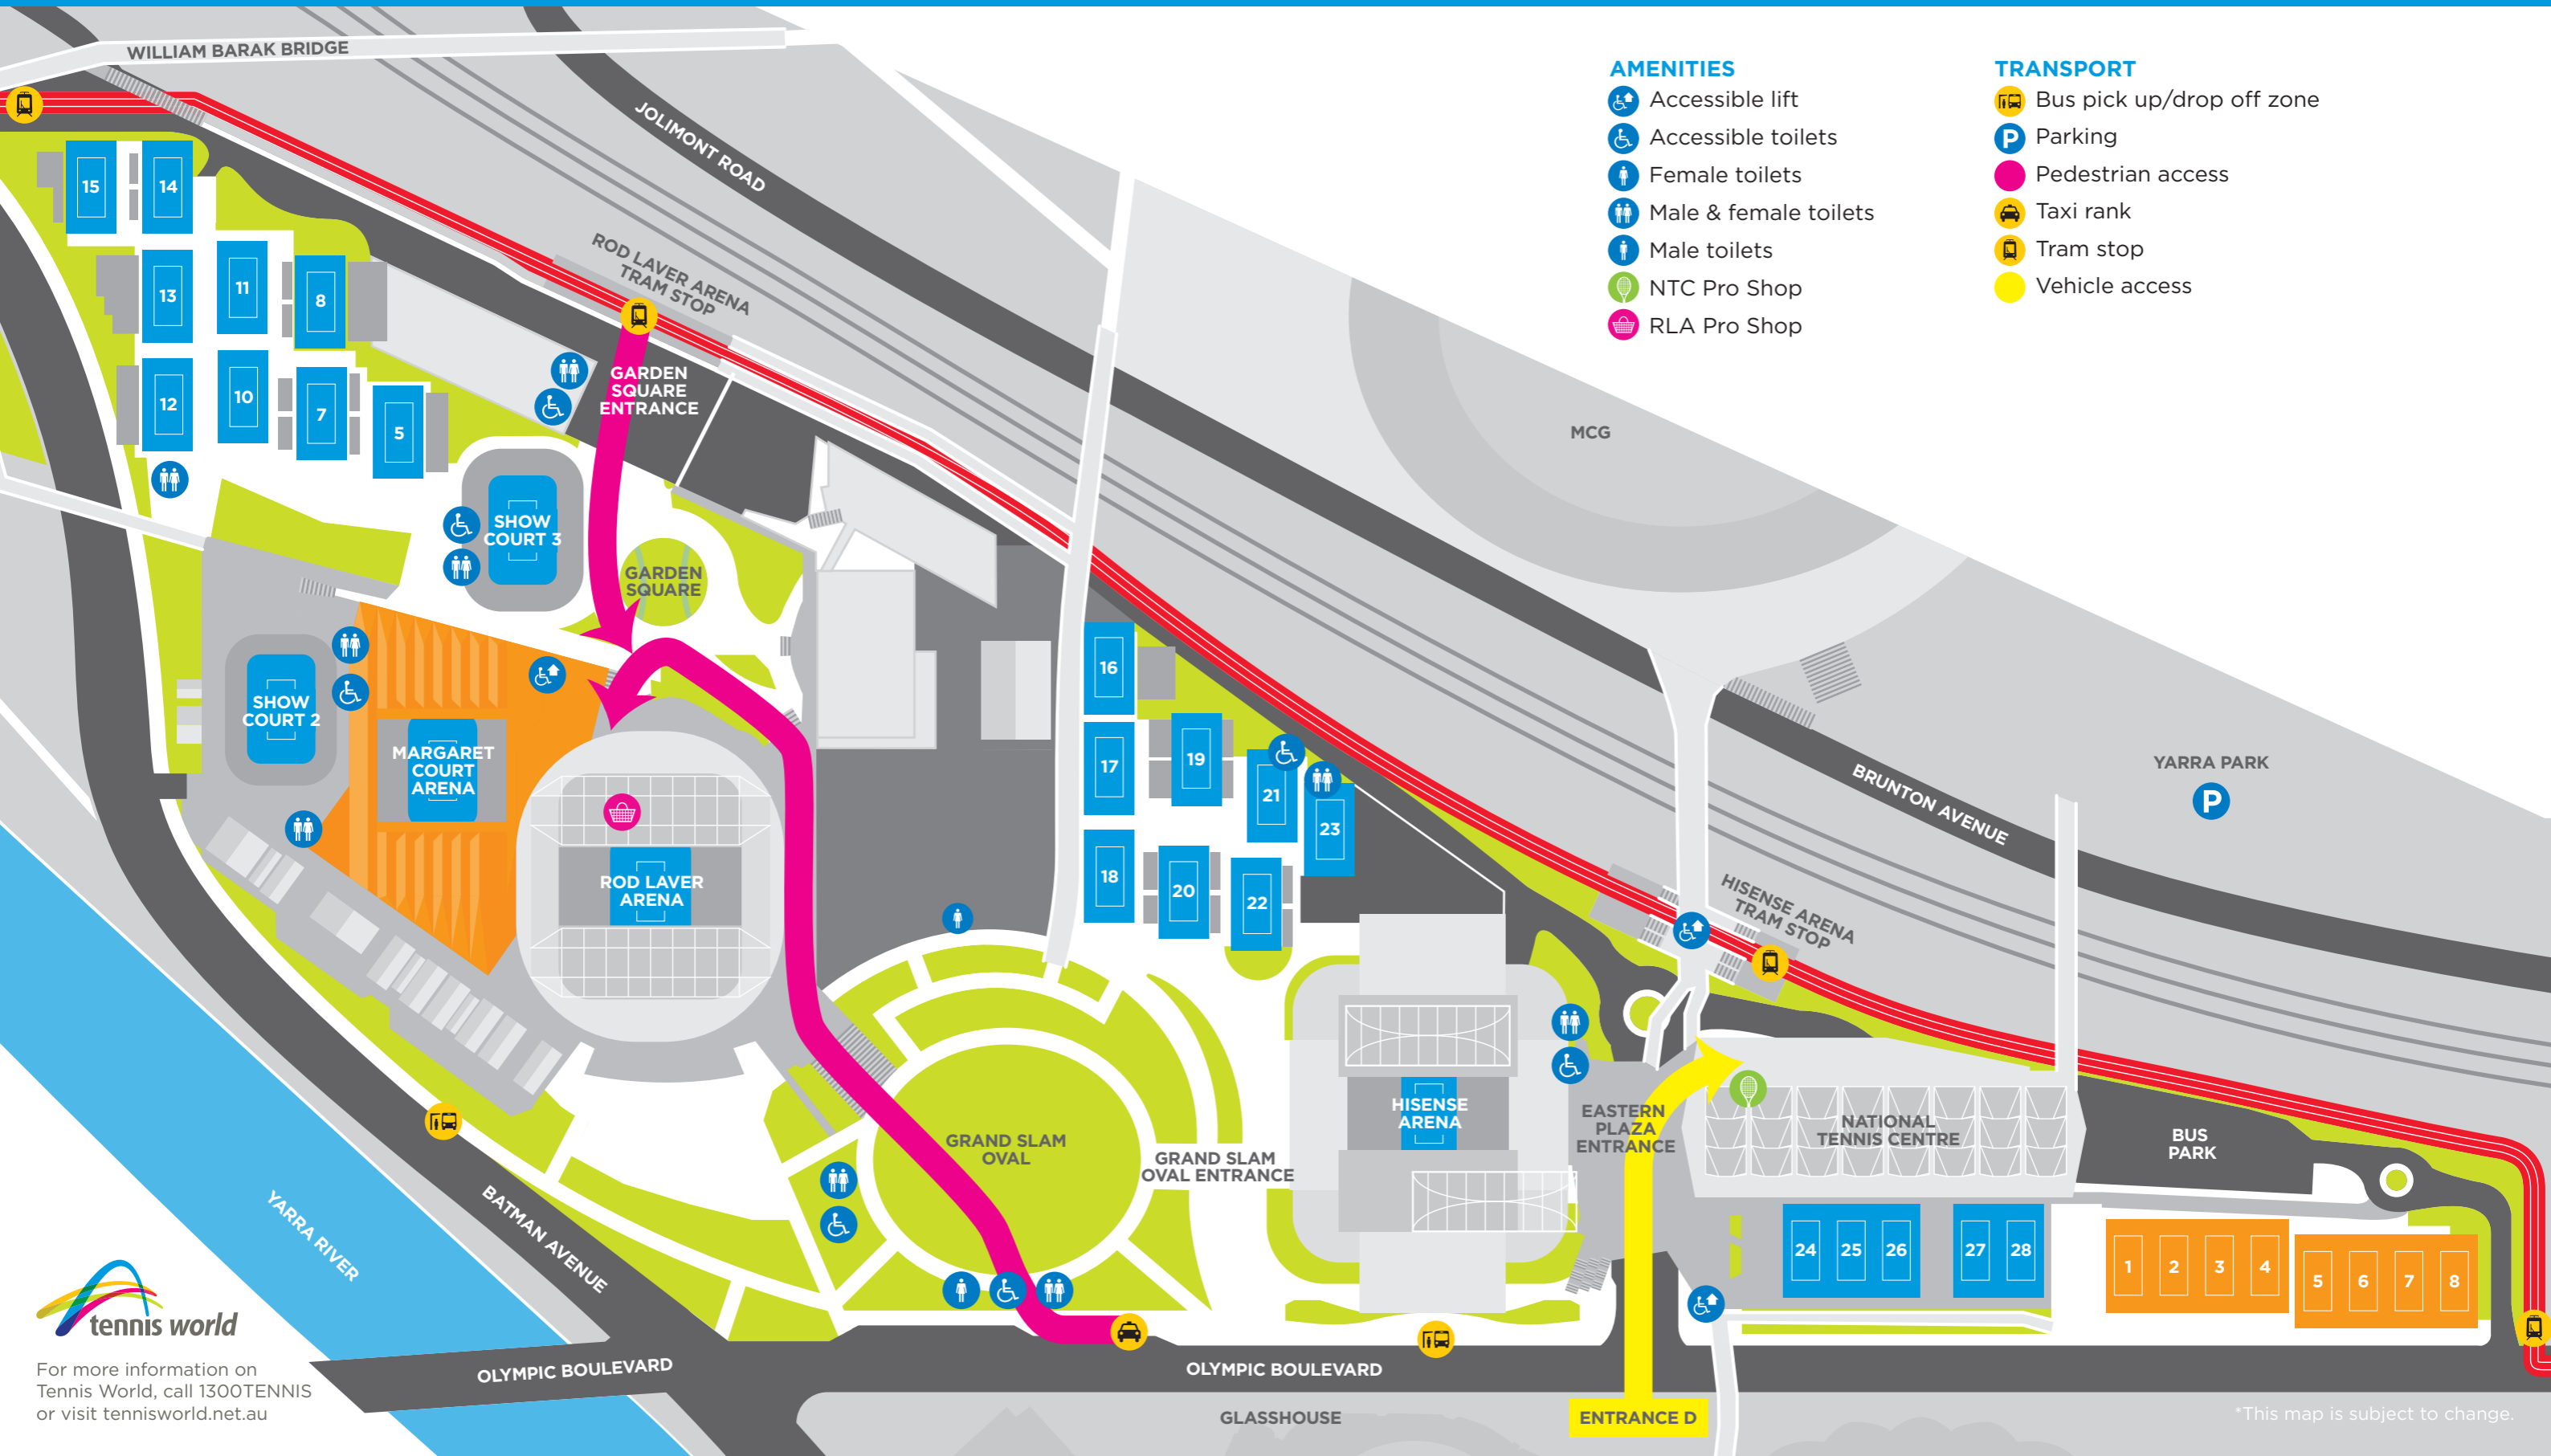

# MELBOURNE PARK GROUNDS MAP

## AMENITIES

- Accessible lift
- Accessible toilets
- Female toilets
- Male & female toilets
- Male toilets
- NTC Pro Shop
- RLA Pro Shop

## TRANSPORT

- Bus pick up/drop off zone
- Parking
- Pedestrian access
- Taxi rank
- Tram stop
- Vehicle access

For more information on Tennis World, call 1300TENNIS or visit [tennisworld.net.au](http://tennisworld.net.au)

\*This map is subject to change.