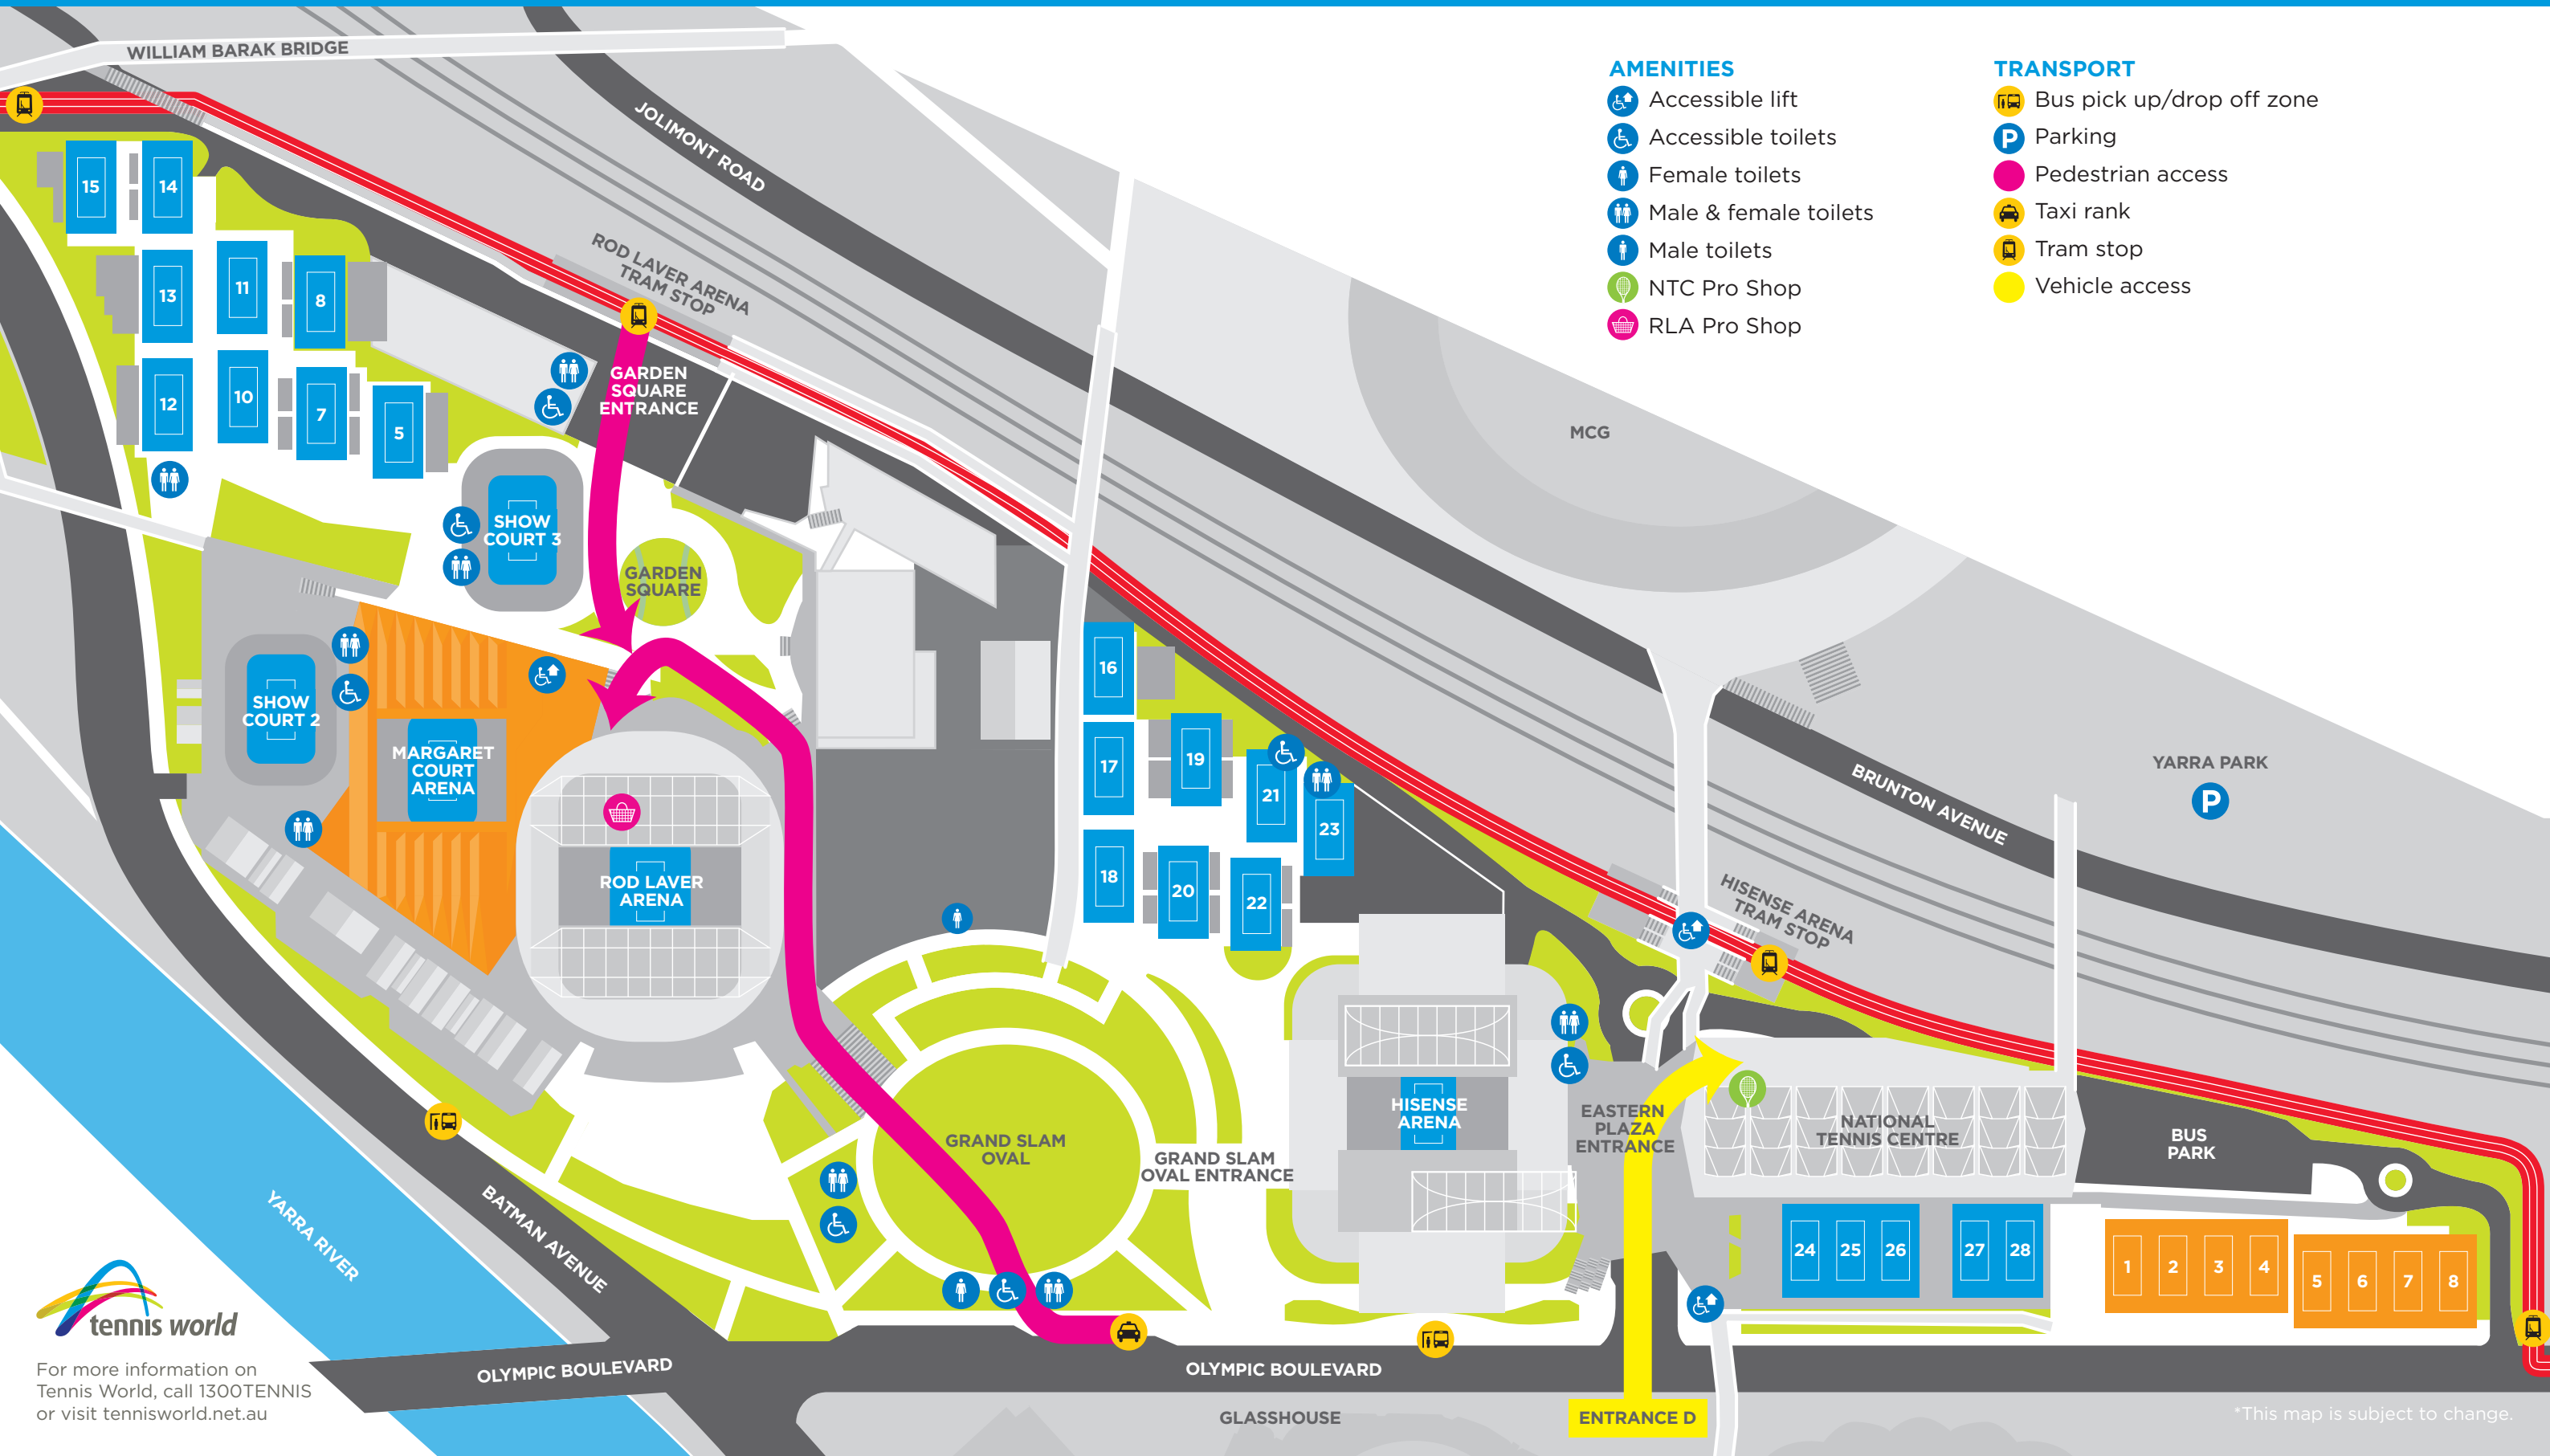

# MELBOURNE PARK GROUNDS MAP

## AMENITIES

- Accessible lift
- Accessible toilets
- Female toilets
- Male & female toilets
- Male toilets
- NTC Pro Shop
- RLA Pro Shop

## TRANSPORT

- Bus pick up/drop off zone
- Parking
- Pedestrian access
- Taxi rank
- Tram stop
- Vehicle access

For more information on Tennis World, call 1300TENNIS or visit [tennisworld.net.au](http://tennisworld.net.au)

\*This map is subject to change.