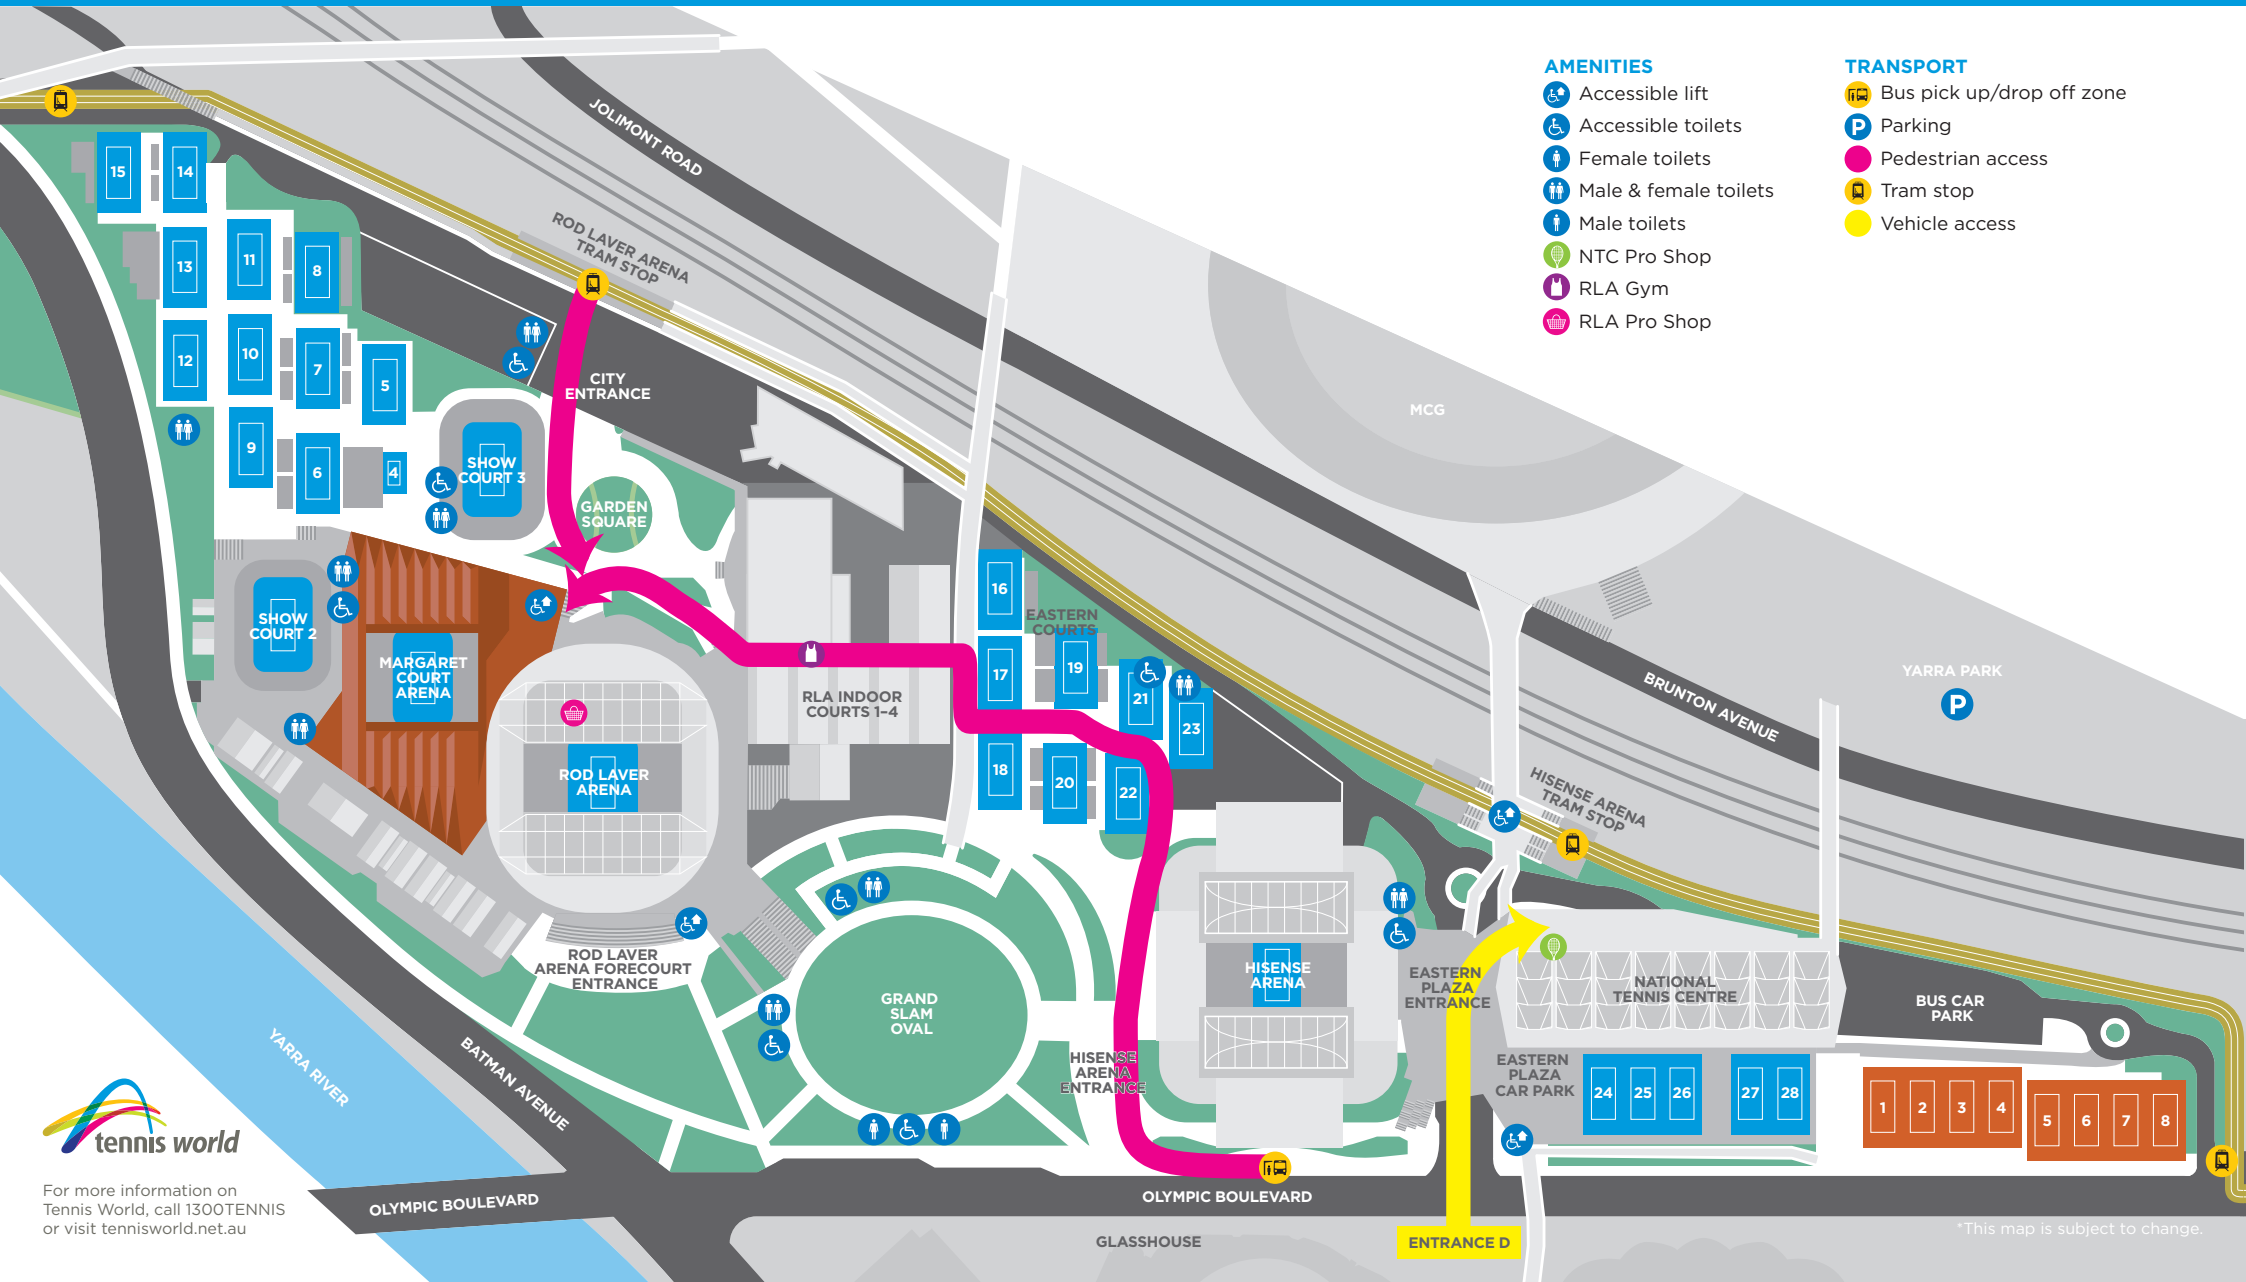

# MELBOURNE PARK GROUNDS MAP

## AMENITIES

- Accessible lift
- Accessible toilets
- Female toilets
- Male & female toilets
- Male toilets
- NTC Pro Shop
- RLA Gym
- RLA Pro Shop

## TRANSPORT

- Bus pick up/drop off zone
- Parking
- Pedestrian access
- Tram stop
- Vehicle access

For more information on Tennis World, call 1300TENNIS or visit [tennisworld.net.au](http://tennisworld.net.au)

\*This map is subject to change.