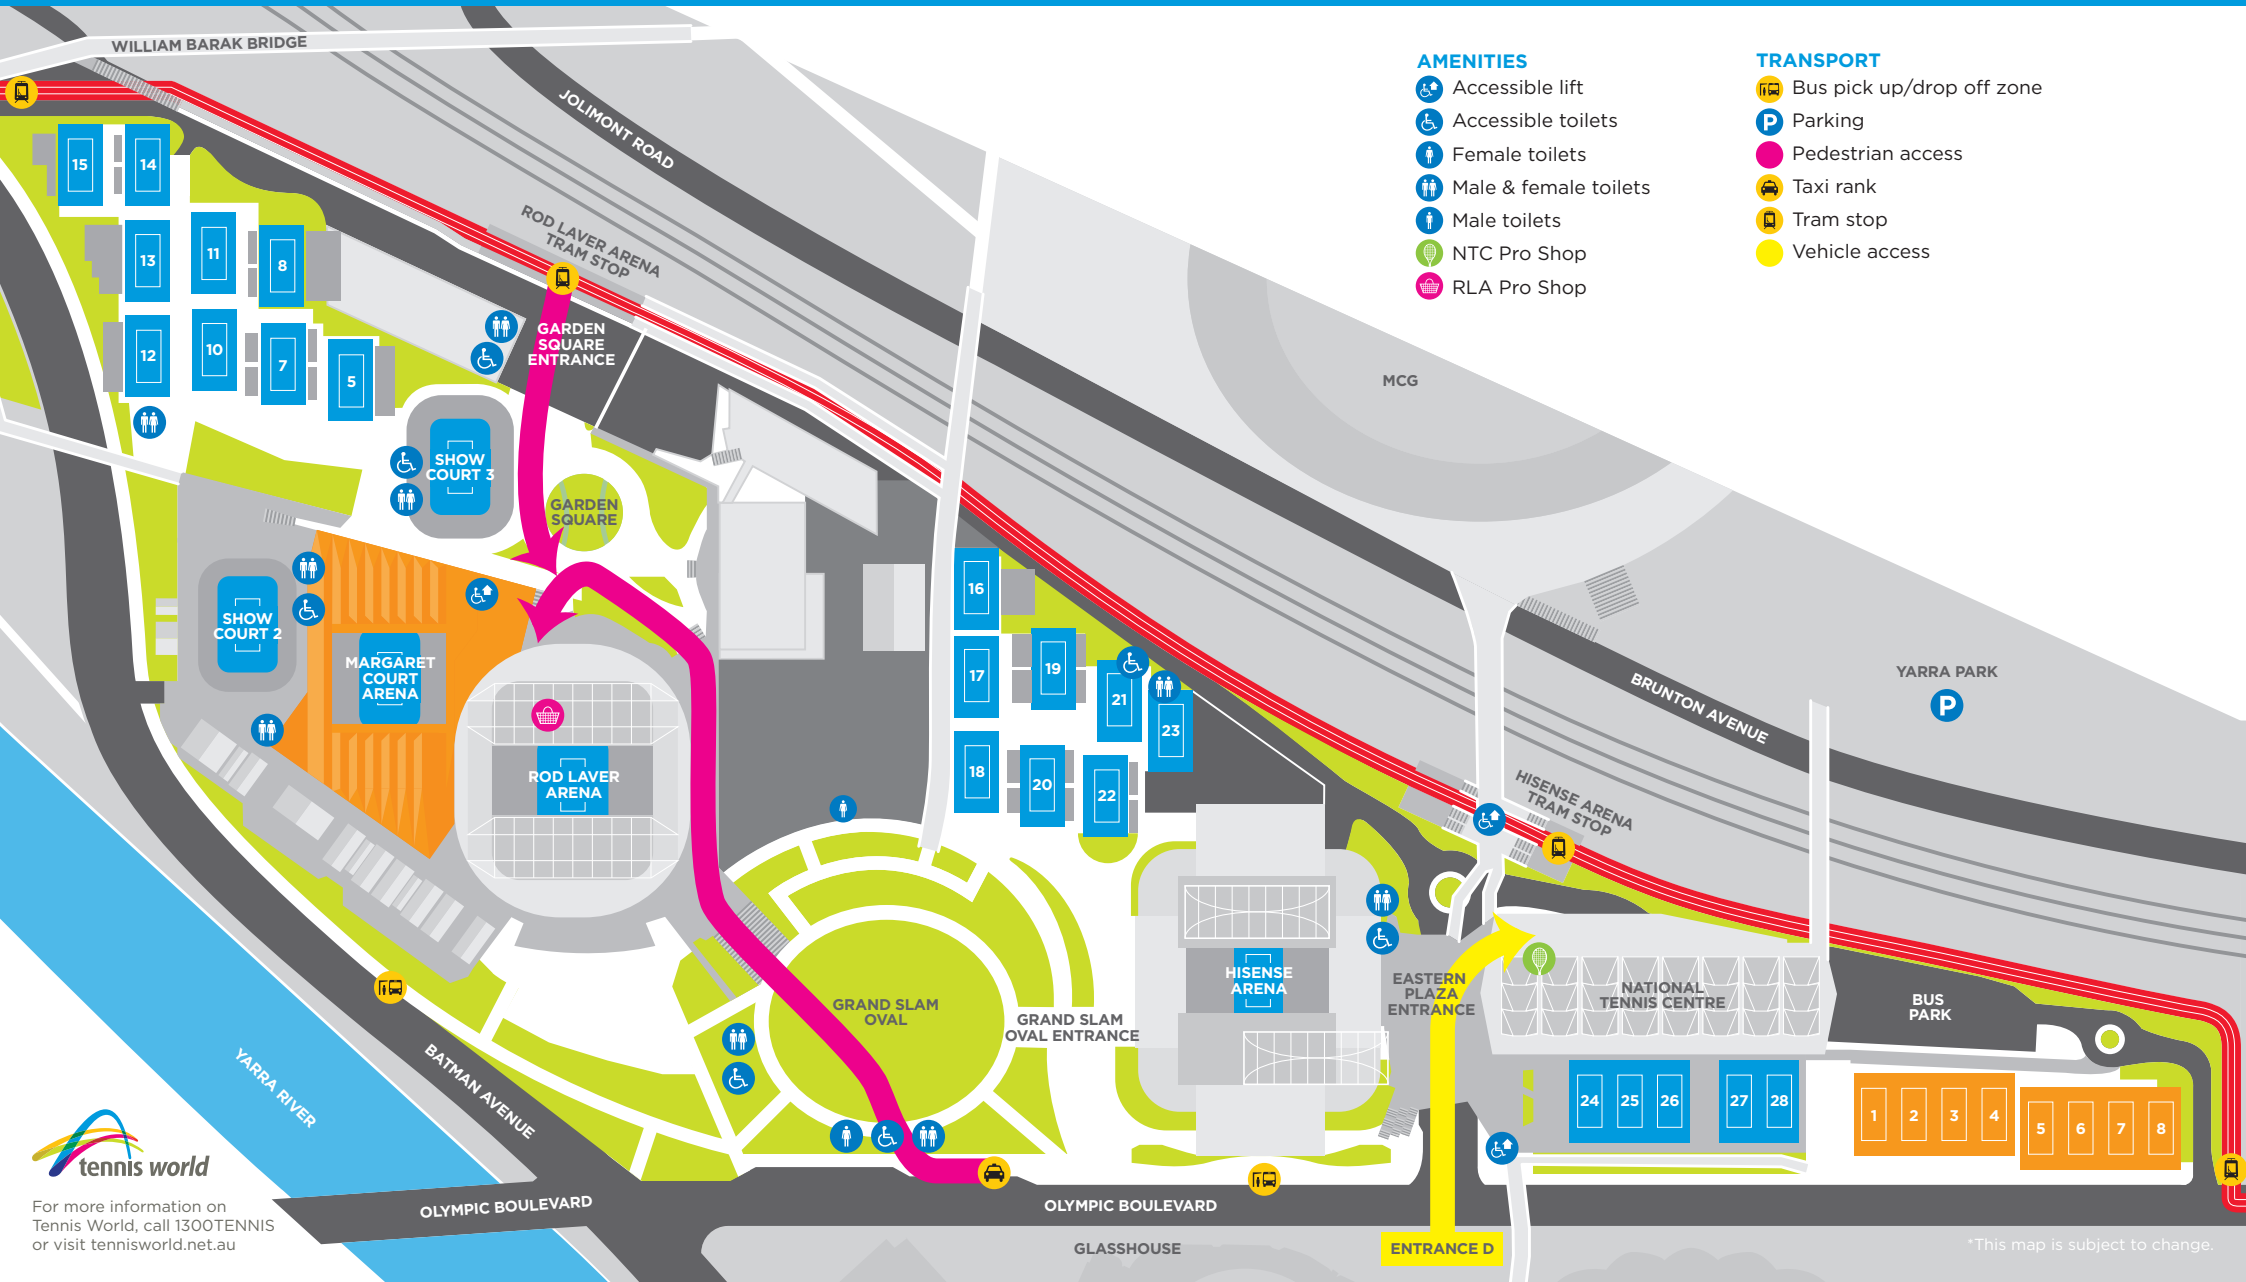

MELBOURNE PARK GROUNDS MAP

For more information on Tennis World, call 1300TENNIS or visit tennisworld.net.au

*This map is subject to change.