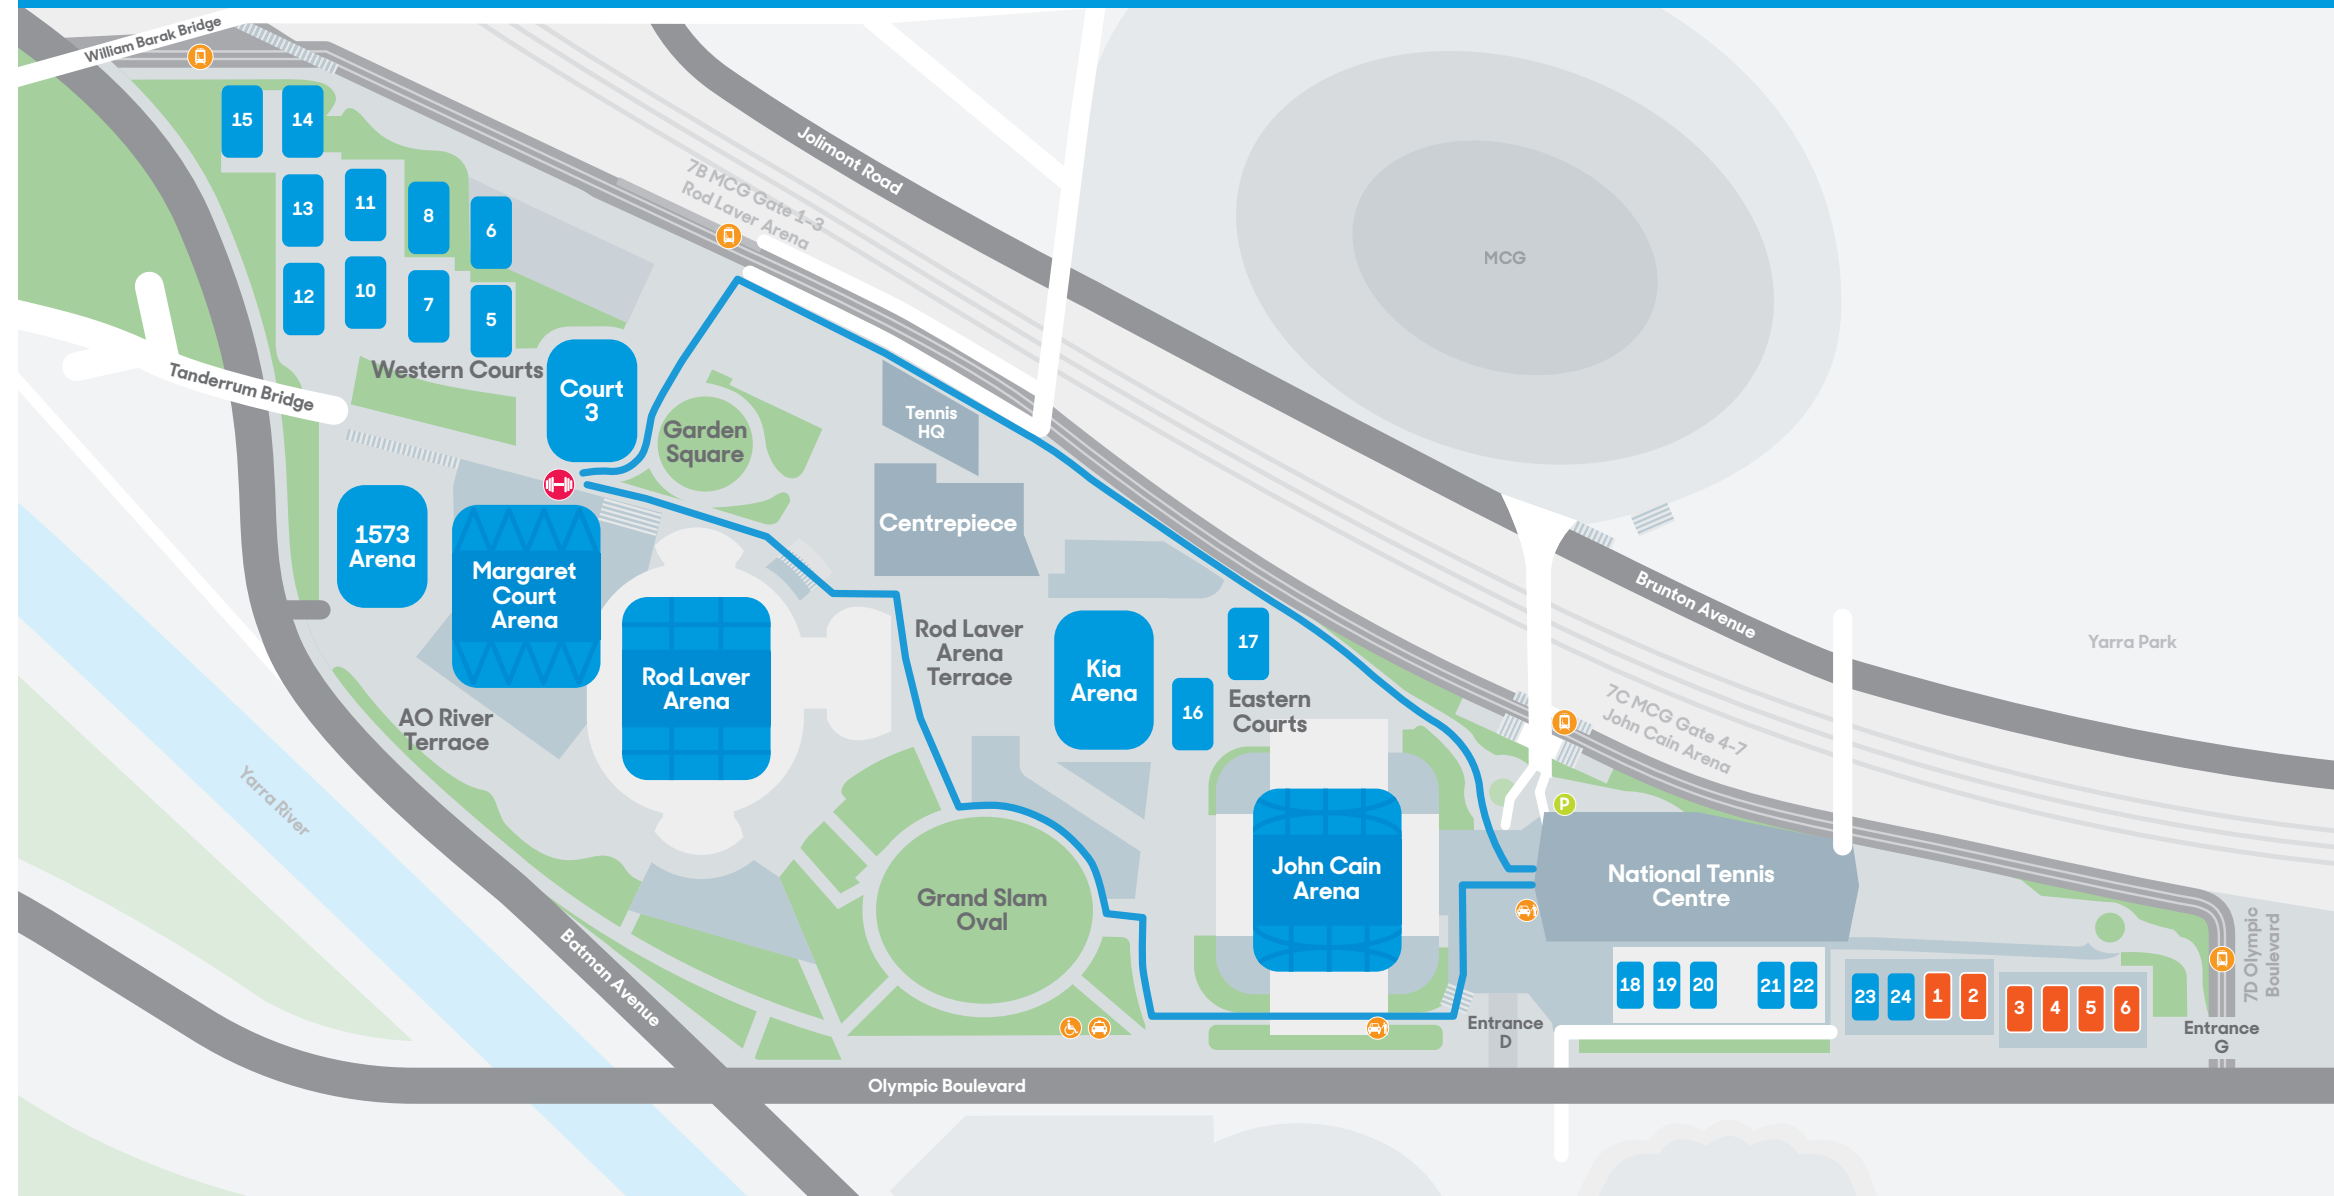

# Melbourne Park Map

## Legend

- Accessibility Parking
- Tram Stop
- Pick up and Drop off
- Accessible Taxi
- Taxi
- MCA Gym